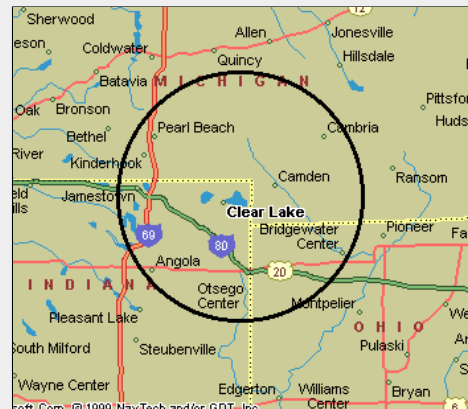

Our Riding Area

[Printable map to the gathering spot](#)

[Printable map from Pokagon to the gathering spot](#)

Our friends at Sojourn have great Vermont bicycle tours and bicycle vacations in Arizona, Napa Valley California, Sonoma Wine Country California, Acadia National Park and Coast Maine, Nantucket, Martha's Vineyard, and the Outer Banks of North Carolina. Sojourn Tours may be found at [GreatBikeTours.com](#).